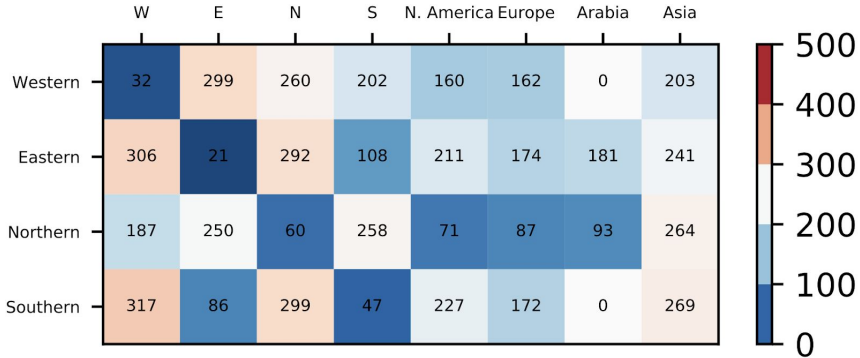

# Latency Clusters

- Senegal, Liberia and Benin on the West coast, in Northern cluster
- Madagascar, Seychelles, islands of the Indian Ocean, clustered alongside countries in the North
- Somalia, on the East coast, is clustered with countries on the West coast.

# Latency to the Upstream

RTT to the first AS hop

RTTs grouped by location of upstream providers

- Northern ⇒ North America **71ms**
- Southern ⇒ North America **227ms**
- Same cluster **203ms**
- Other African Cluster **243ms**
- Overseas **268ms**