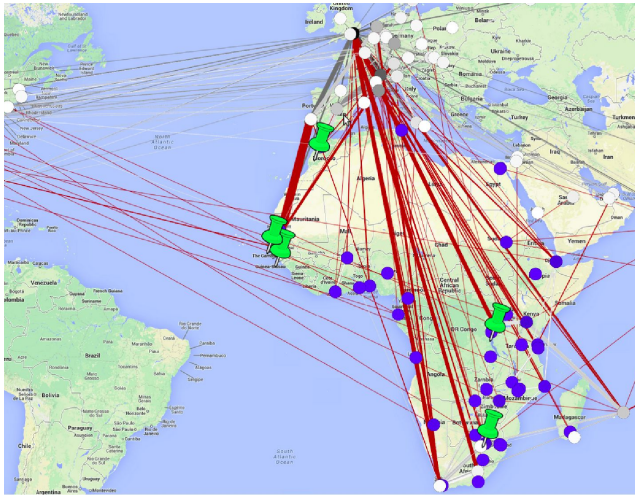

Africa's Routing, Latency and Hosting

Circuitous Routing