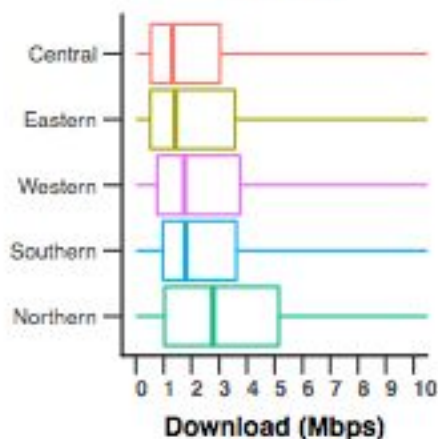

Download Speeds 2014–2018

Regions