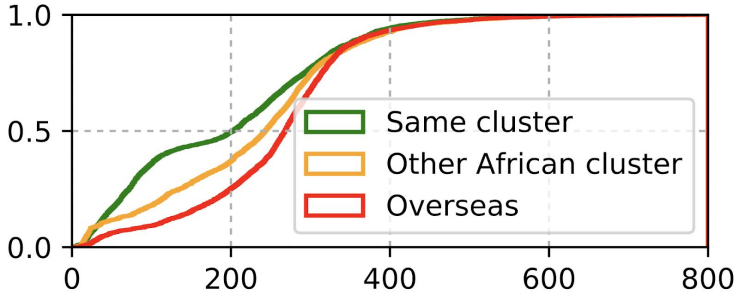

# Latency Clusters

- Senegal, Liberia and Benin on the West coast, in Northern cluster
- Madagascar, Seychelles, islands of the Indian Ocean, clustered alongside countries in the North
- Somalia, on the East coast, is clustered with countries on the West coast.

# Upstream Providers

**MLAB**

» **37% of Traceroute samples with at least one hop outside Africa**

# Latency to the Upstream

RTT to the first AS hop

RTTs grouped by location of upstream providers

- Northern ⇒ North America **71ms**
- Southern ⇒ North America **227ms**
- Same cluster **203ms**
- Other African Cluster **243ms**
- Overseas **268ms**