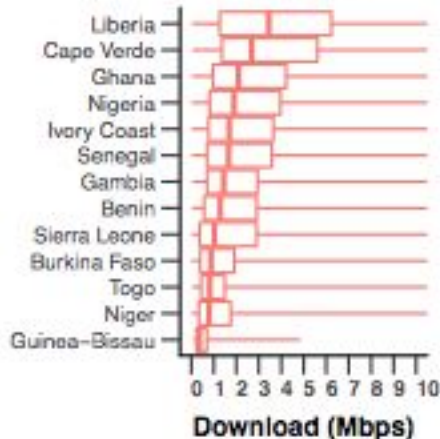

Download Speeds 2014–2018

Western