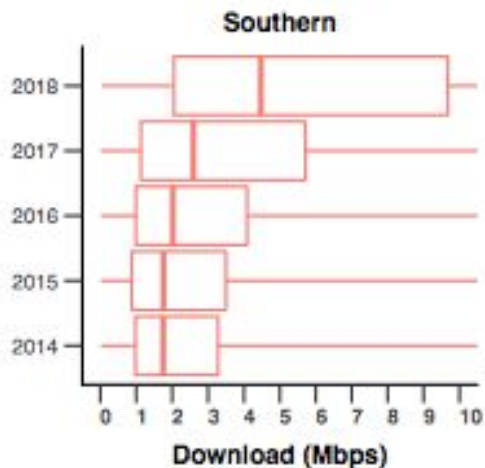

Download Speeds 2014-2018