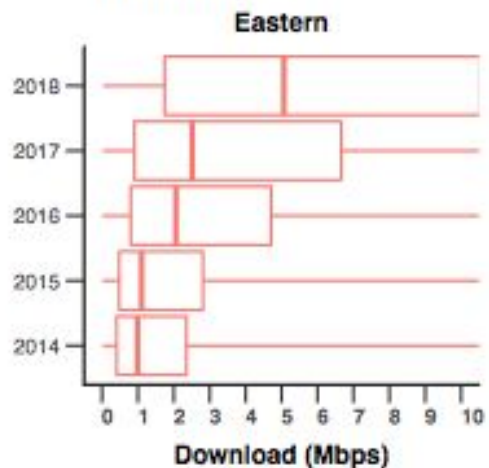

Download Speeds 2014-2018