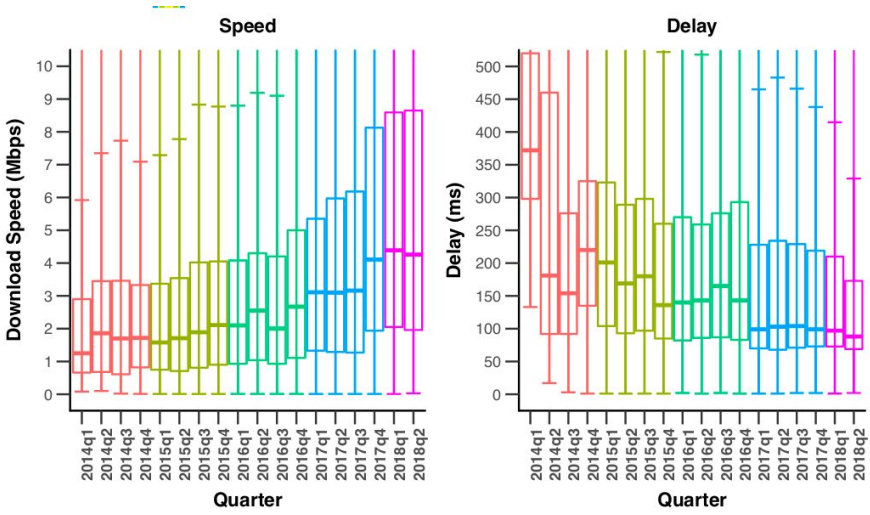

# Trends & Data Visualization

Speed and Delay Trends in Africa 2014-2018

World Internet Data Explorer (WIDER): [wider.isoc.org.za](http://wider.isoc.org.za)

**MLAB**

10TH ANNIVERSARY  
AUGUST 7-8, 2018

Thank You!