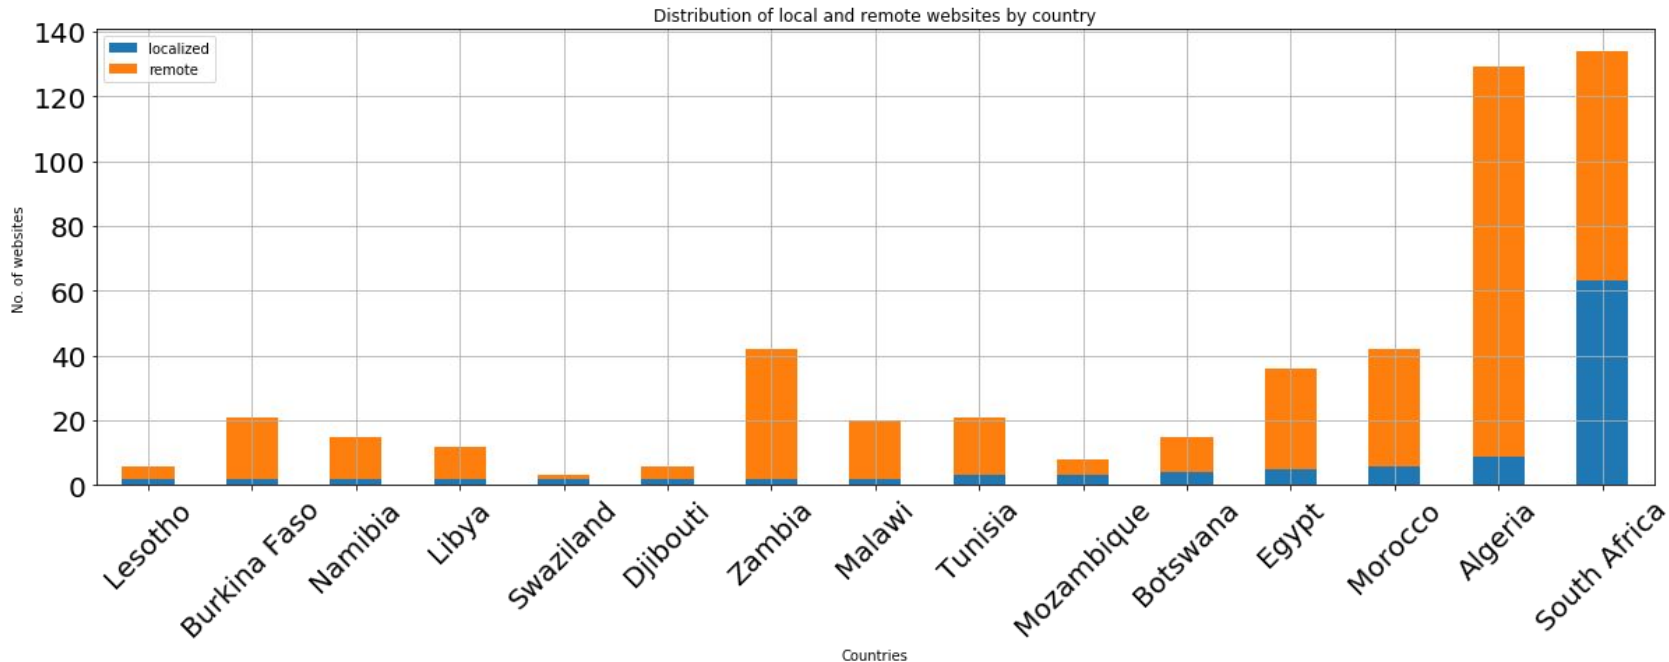

Africa News Sites