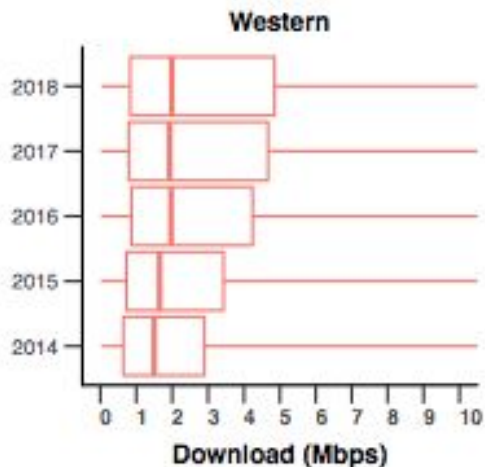

Download Speeds 2014-2018