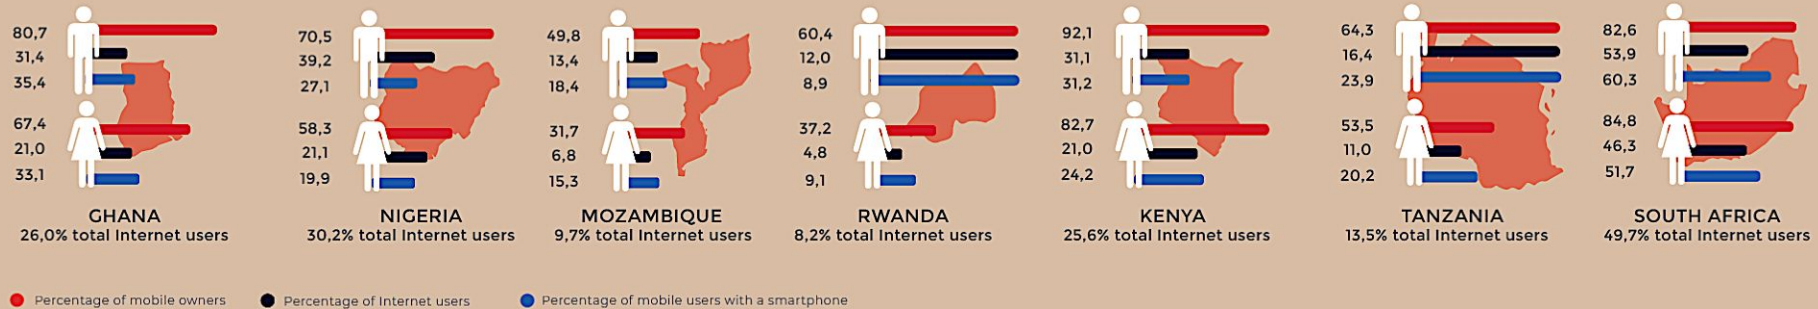

### Southern

### Central

# Rural vs Urban Performance: Uganda

## AFRICA

*Rwanda has the lowest Internet penetration and greatest gender disparity*

Source: AfterAccess survey <http://afteraccess.net/>