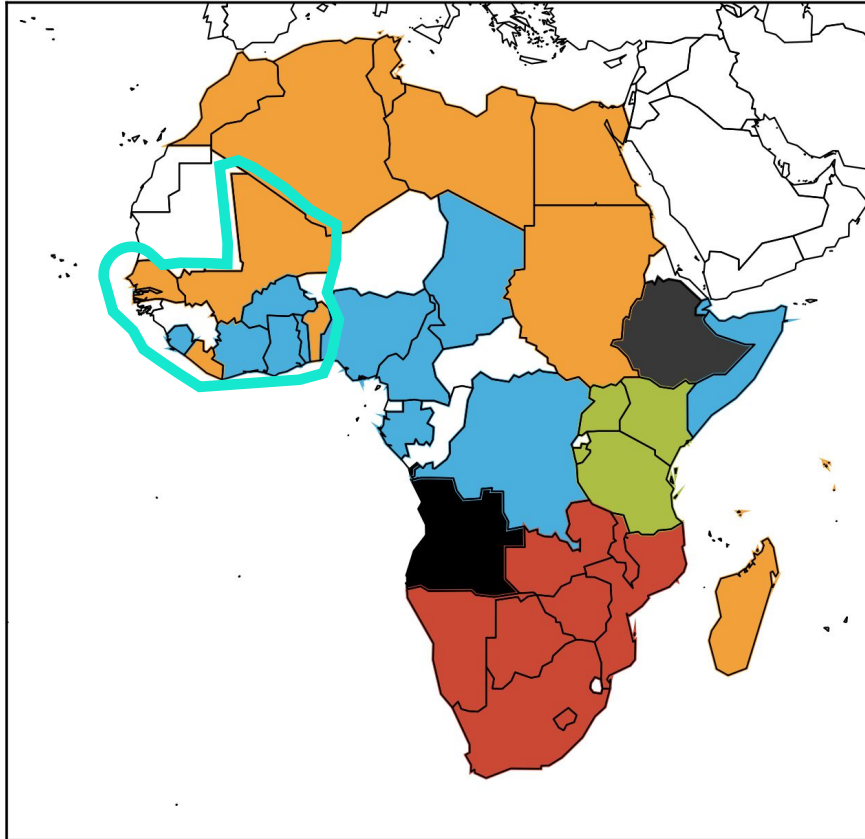

# Country-level Latencies

In-country mean:

Africa ~78ms

Latin America ~76ms

North America  
~45ms

Europe ~30ms

# Latency Clusters

- Northern
- Southern
- Eastern
- Western

# Latency Clusters

- Senegal, Liberia and Benin on the West coast, in Northern cluster
- Madagascar, Seychelles, islands of the Indian Ocean, clustered alongside countries in the North
- Somalia, on the East coast, is clustered with countries on the West coast.