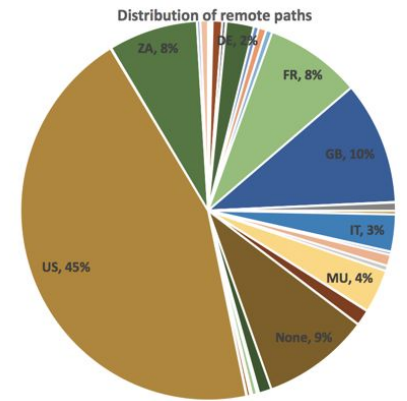

# Rural vs Urban Performance: Uganda

## AFRICA

*Rwanda has the lowest Internet penetration and greatest gender disparity*

Source: AfterAccess survey <http://afteraccess.net/>

# Geolocation of African news hosting

Hosting distribution of African news website

Country-level distribution of remotely hosted African news websites

Country-level distribution of Internet paths (IP hops) for accessing African websites from African countries.