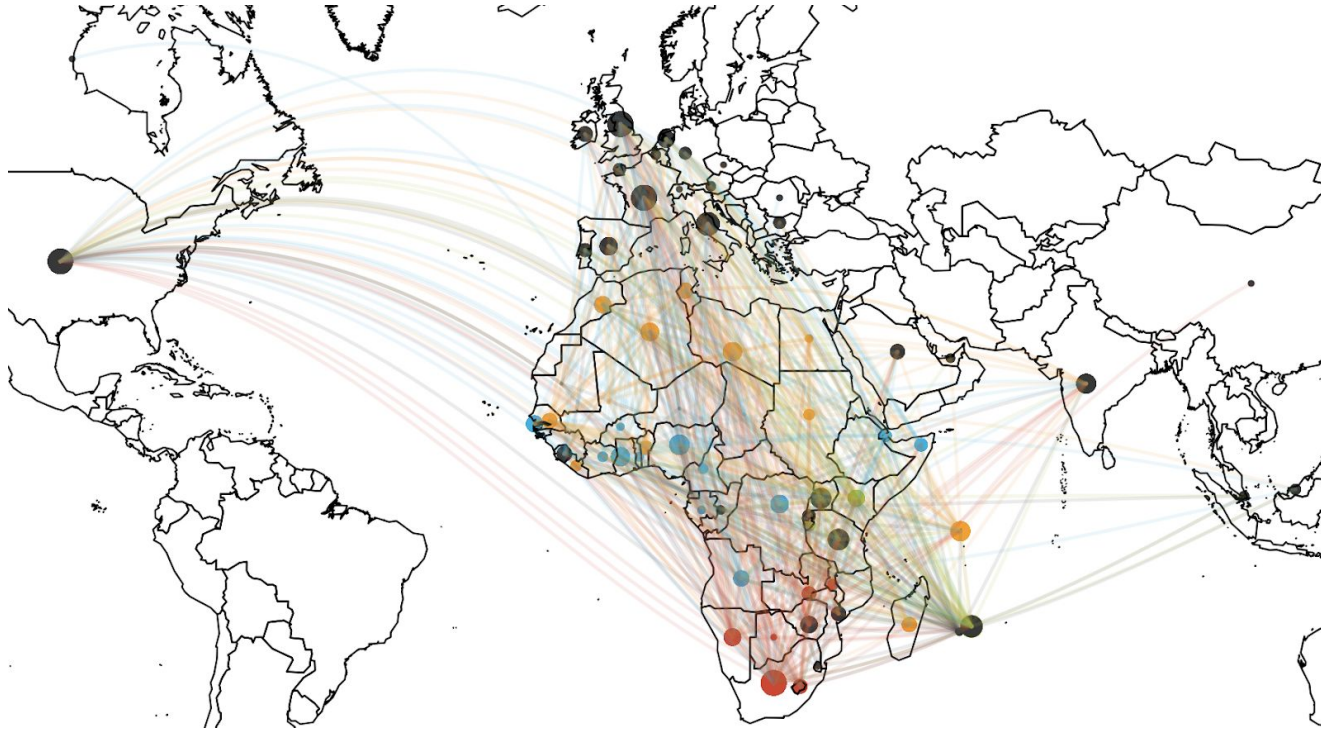

# Latency Clusters

- Senegal, Liberia and Benin on the West coast, in Northern cluster
- Madagascar, Seychelles, islands of the Indian Ocean, clustered alongside countries in the North
- Somalia, on the East coast, is clustered with countries on the West coast.

# Upstream Providers

**MLAB**

» **37% of Traceroute samples with at least one hop outside Africa**