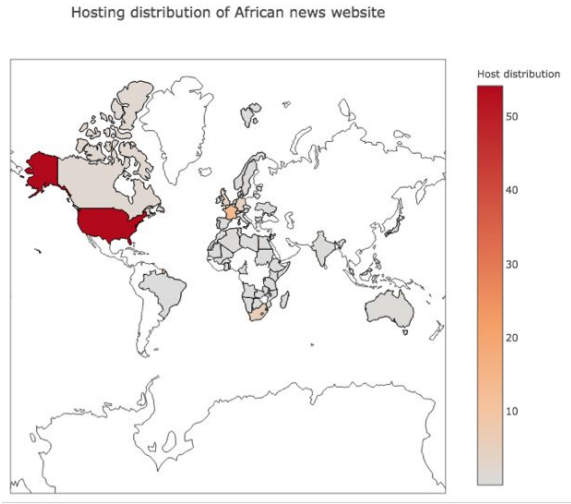

Remote Hosting