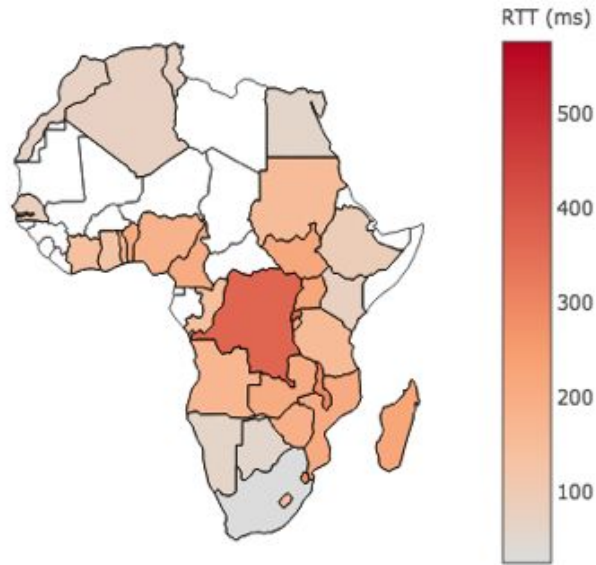

RTT to remotely hosted news websites