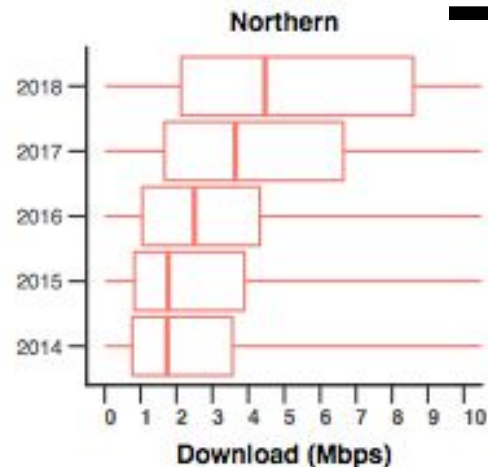

Download Speeds 2014-2018