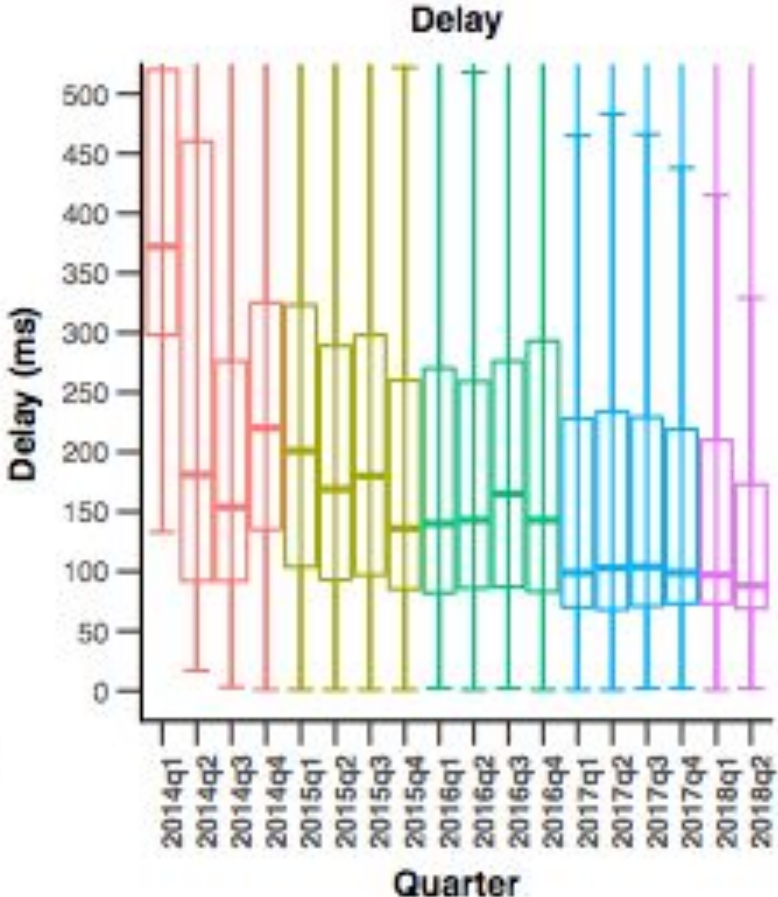

Speed vs Delay in Africa