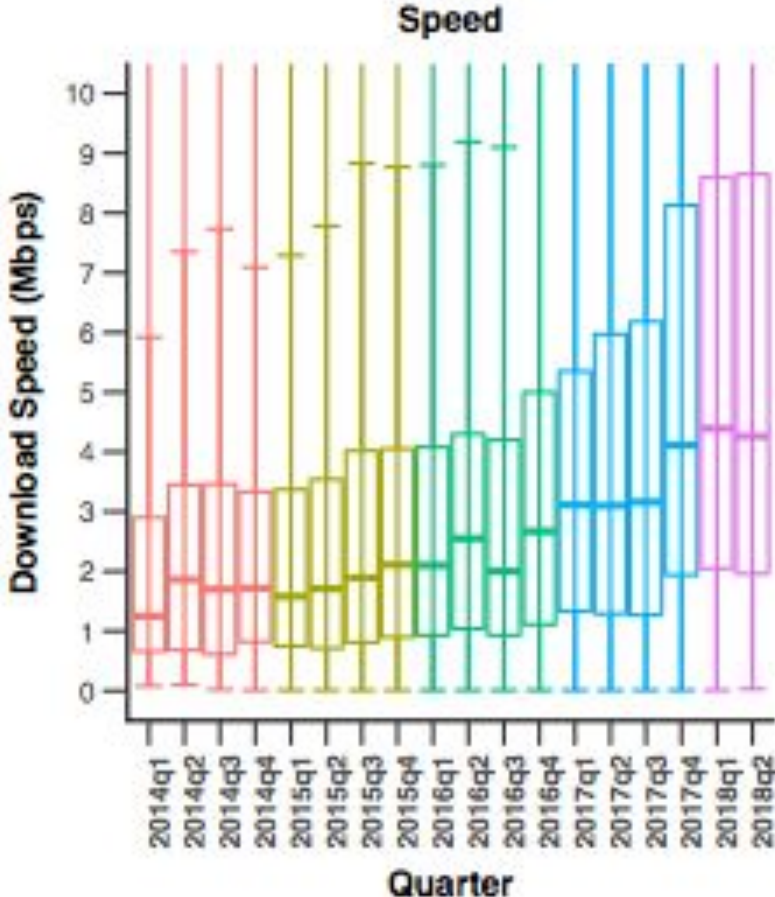

Speed vs Delay in Africa