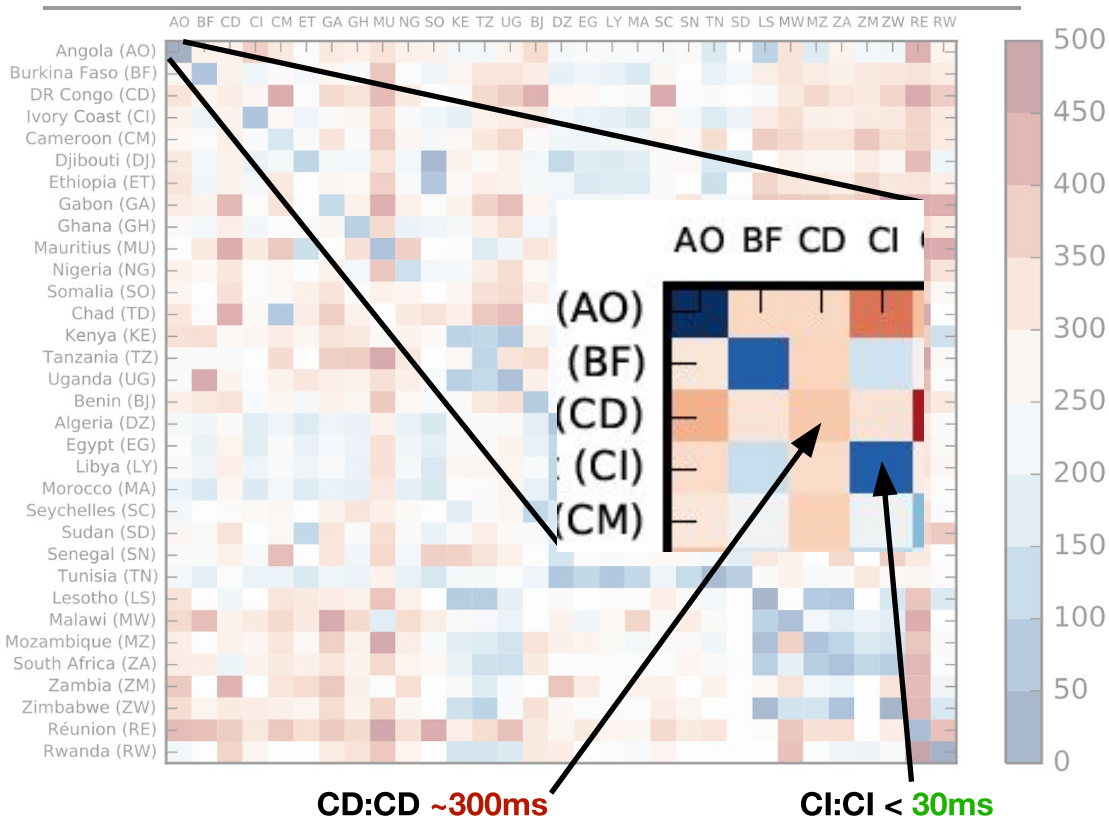

Country-level Latencies

In-country mean:

Africa ~78ms

Latin America ~76ms

North America
~45ms

Europe ~30ms