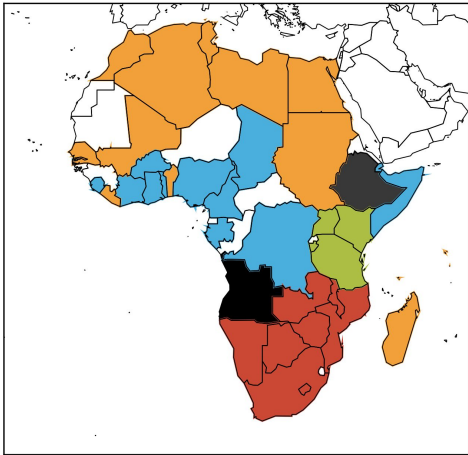

# Latency Clusters

- Senegal, Liberia and Benin on the West coast, in Northern cluster
- Madagascar, Seychelles, islands of the Indian Ocean, clustered alongside countries in the North
- Somalia, on the East coast, is clustered with countries on the West coast.

#### Internet Users

**29,759,982** People

Ratio of Africa

Chart Options

- South Africa
- Africa

**MLAB**

10TH ANNIVERSARY  
AUGUST 7-8, 2018

Thank You!

# Africa's Routing, Latency and Hosting

Circuitous Routing

Latency Clusters

Remote Hosting