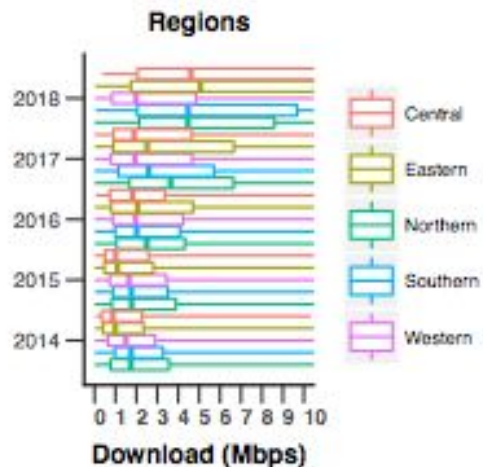

Download Speeds 2014-2018