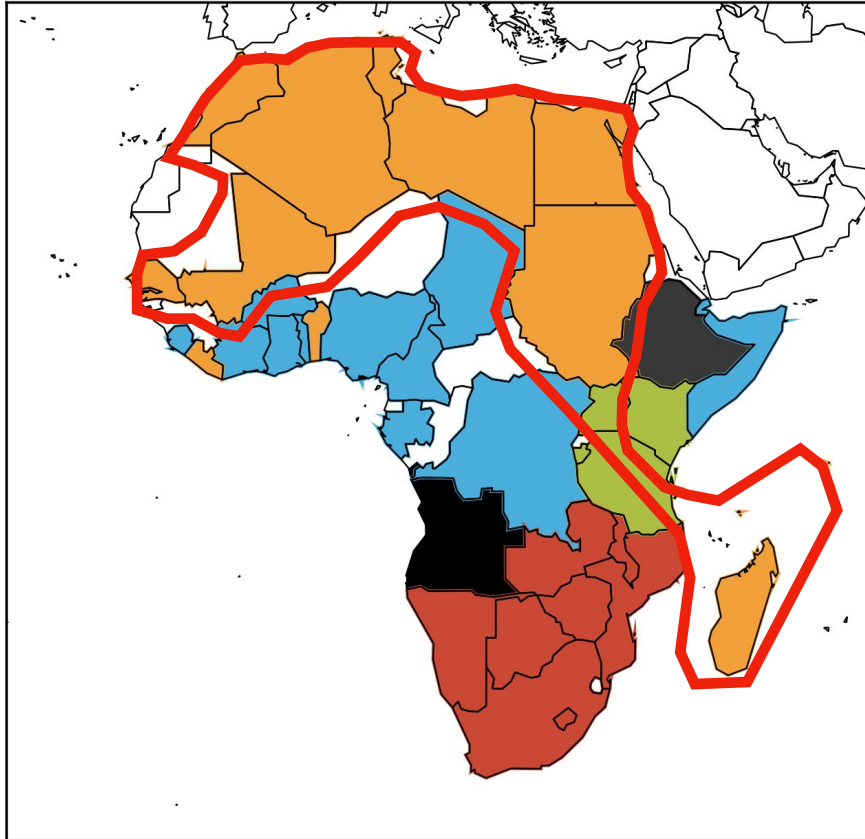

# Country-level Latencies

In-country mean:

Africa ~78ms

Latin America ~76ms

North America  
~45ms

Europe ~30ms

# Latency Clusters

- Northern
- Southern
- Eastern
- Western

# Latency Clusters

- Senegal, Liberia and Benin on the West coast, in Northern cluster
- Madagascar, Seychelles, islands of the Indian Ocean, clustered alongside countries in the North
- Somalia, on the East coast, is clustered with countries on the West coast.