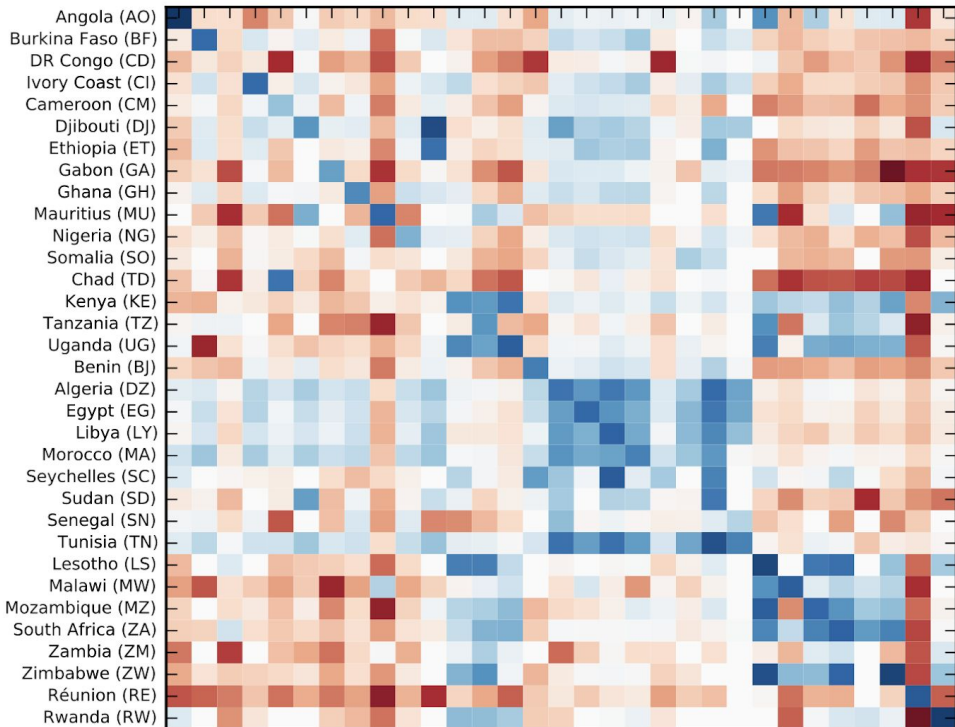

# Data Sources and Tools

---

CARTO ●

# Country-level Latencies

AO BF CD CI CM ET GA GH MU NG SO KE TZ UG BJ DZ EG LY MA SC SN TN SD LS MWMZ ZA ZMZW RE RW

**In-country mean:**

**Africa ~78ms**

**Latin America ~76ms**

**North America  
~45ms**

**Europe ~30ms**

# Latency Clusters

- Northern
- Southern
- Eastern
- Western