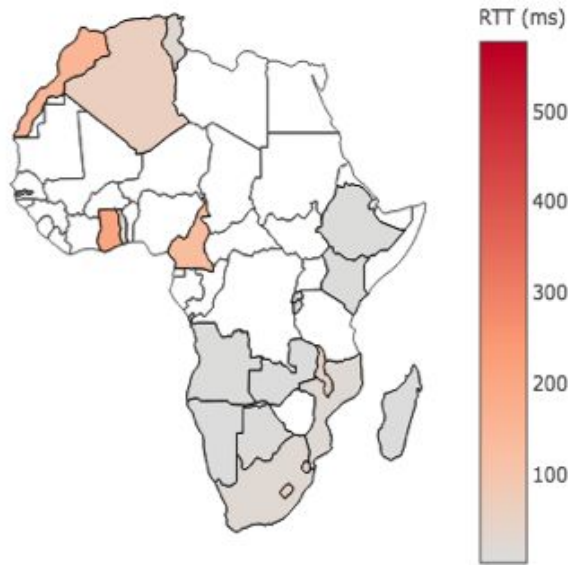

RTTs to news websites

RTT to locally hosted news websites