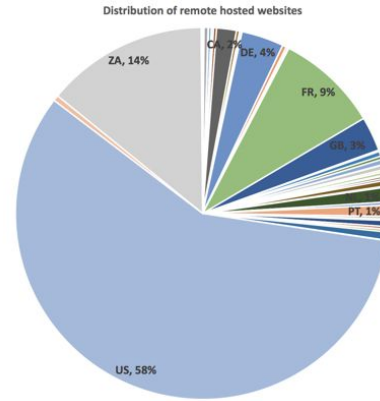

Geolocation of African news hosting

Hosting distribution of African news website

Country-level distribution of remotely hosted African news websites