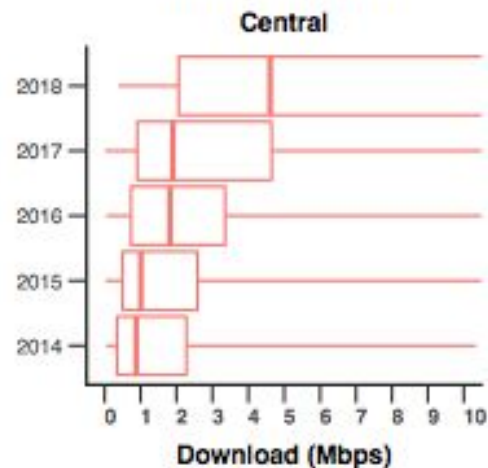

Download Speeds 2014-2018