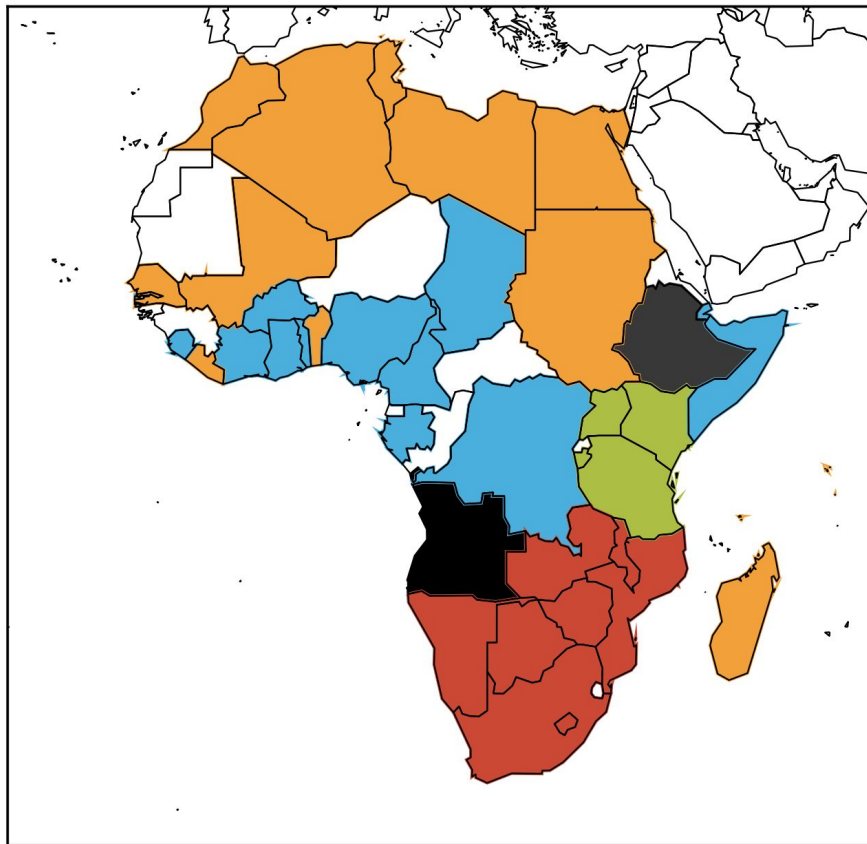

# Country-level Latencies

In-country mean:

Africa ~78ms

Latin America ~76ms

North America  
~45ms

Europe ~30ms

# Latency Clusters

- Northern
- Southern
- Eastern
- Western

# Latency Clusters

- Senegal, Liberia and Benin on the West coast, in Northern cluster
- Madagascar, Seychelles, islands of the Indian Ocean, clustered alongside countries in the North
- Somalia, on the East coast, is clustered with countries on the West coast.